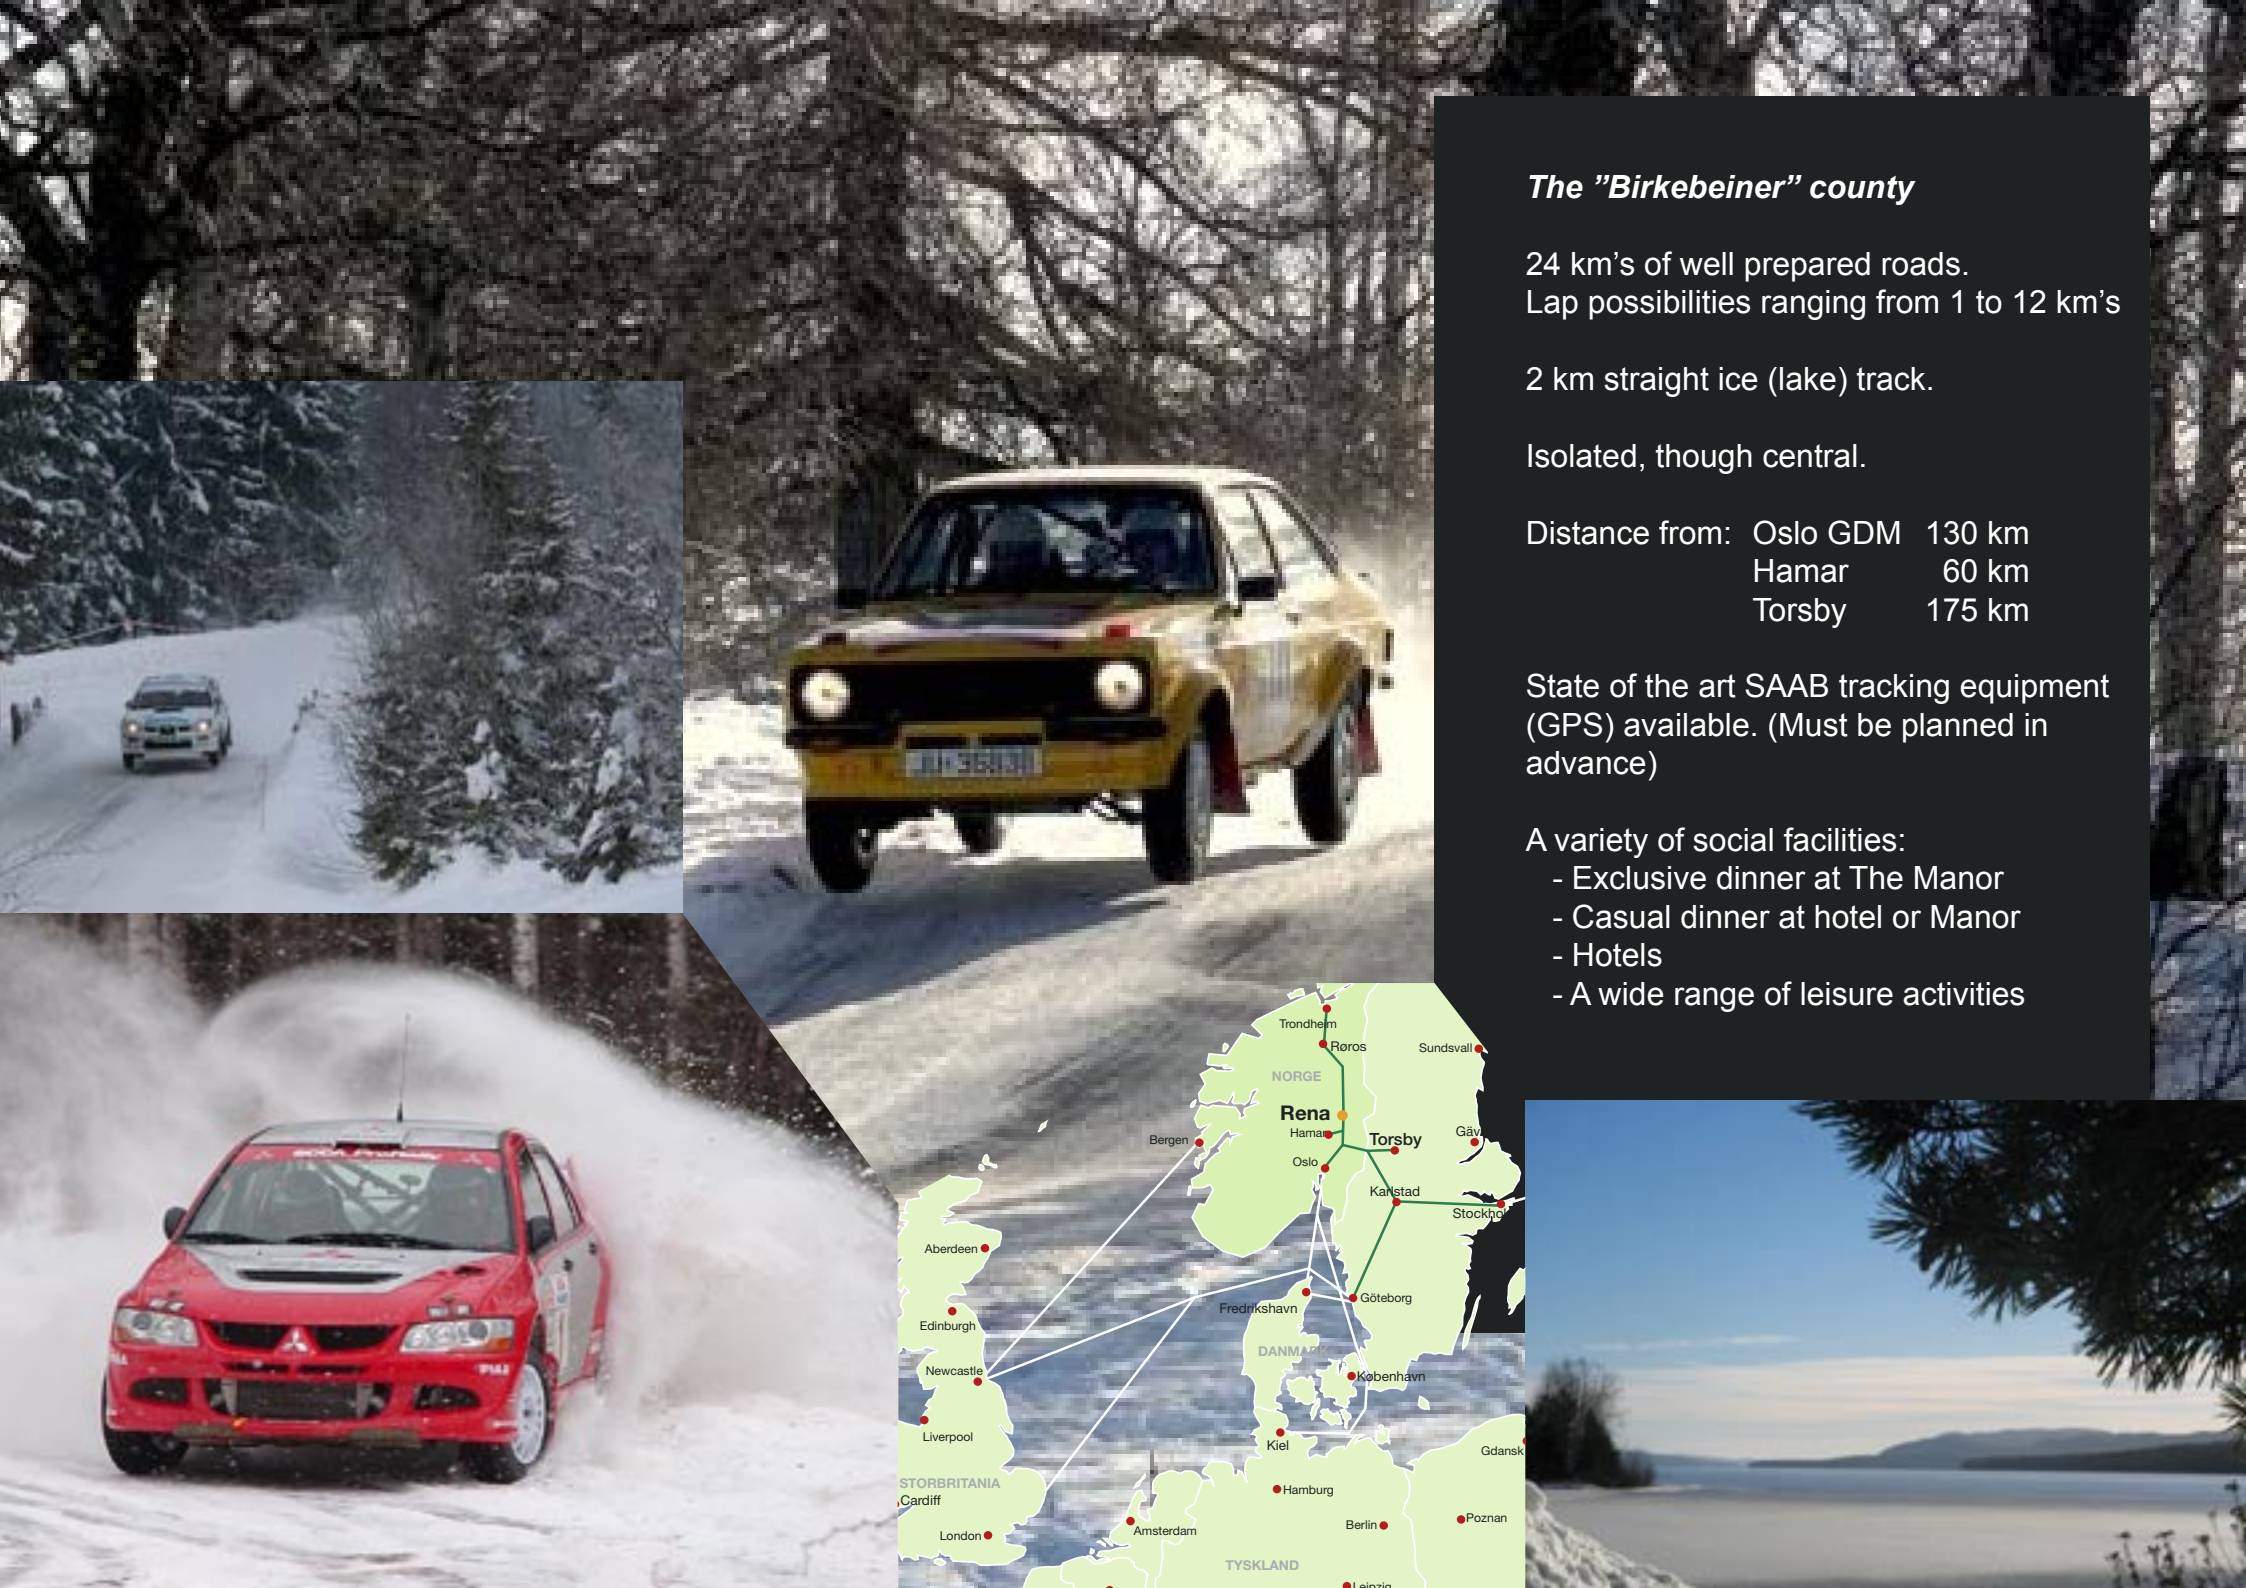

The "Birkebeiner" county

24 km's of well prepared roads.
Lap possibilities ranging from 1 to 12 km's

2 km straight ice (lake) track.

Isolated, though central.

| | | |
|----------------|----------|--------|
| Distance from: | Oslo GDM | 130 km |
| | Hamar | 60 km |
| | Torsby | 175 km |